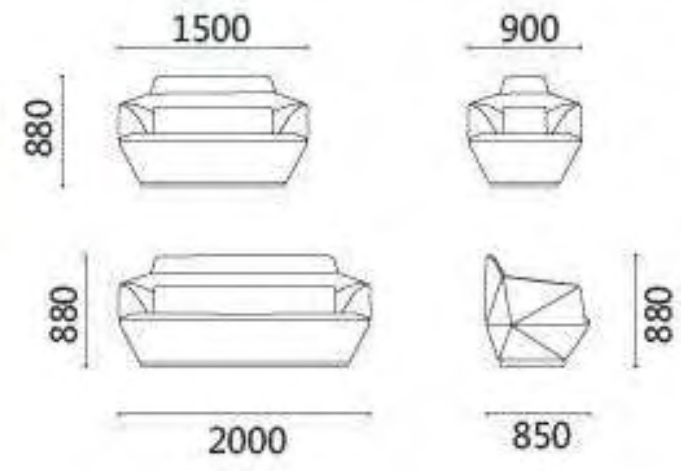

LEISURE OFFICE

19

LEISURE OFFICE

20

Belgravia Table Barbican Chairs Rodolfo Dordoni
Screen Boiserie Vincent Van Duysen

LEISURE OFFICE
23

CGF78-H-219

The sofa has a variety of functions. Let you use unlimited space infinitely.