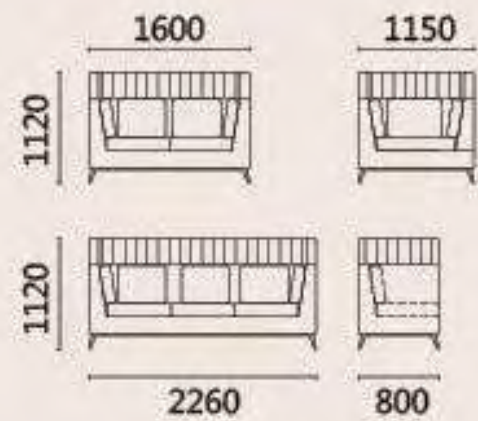

„In this fast-moving time, there must be things to hold on to. We make these things.“

CGF78-H-5023