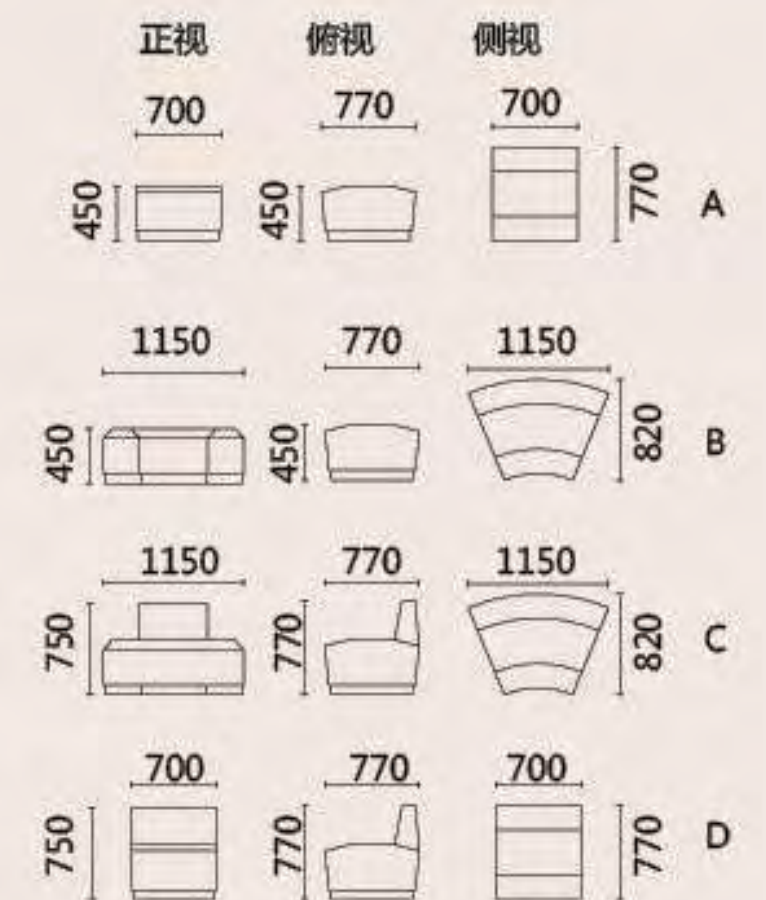

LEISURE OFFICE
100

LEISURE OFFICE
100

INTERIOR
DESIGN
REVIEW

„A space full of perception and simple emotion,
warm and sweetness is diffusing.“

CGF78-H-5169

MORRELLA
LEISURE OFFICE
225

LEISURE OFFICE
226

LEISURE OFFICE